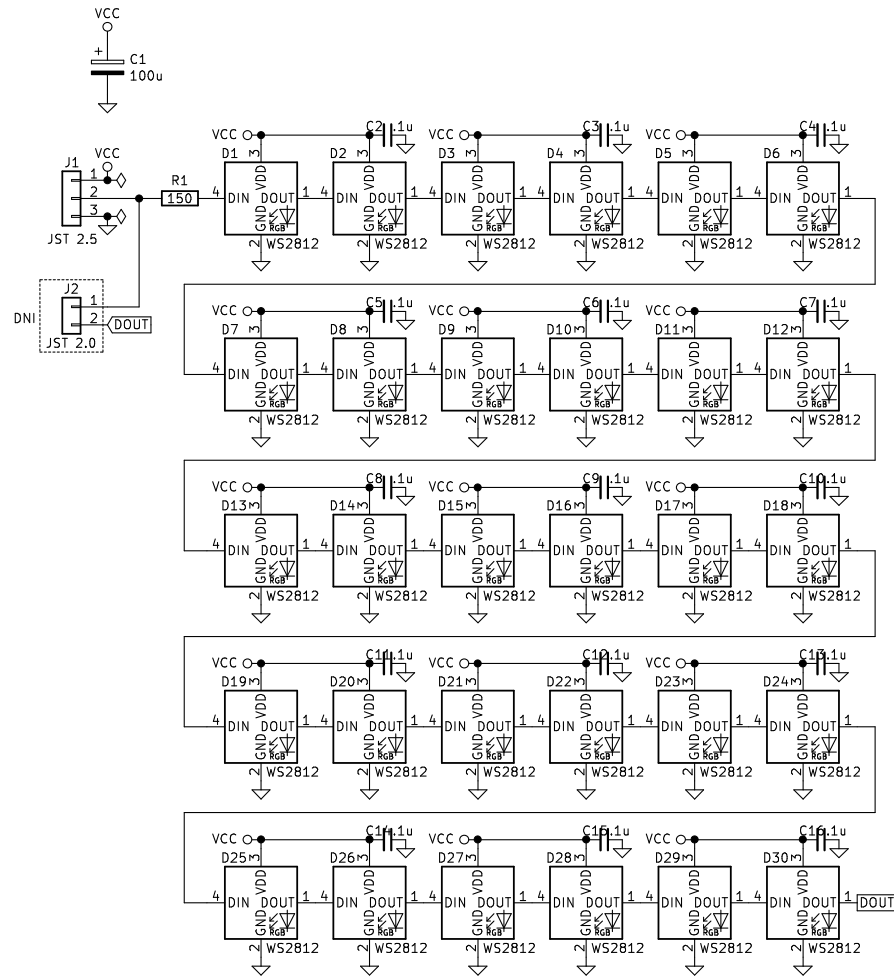

Clock Master Board

2019.10.13 R.S.Pierce

Round Clock Face

2019.10.13 R.S.Pierce

Binary Clock Face

2019.10.13 R.S.Pierce

Digital Clock Face

2019.10.13 R.S.Pierce