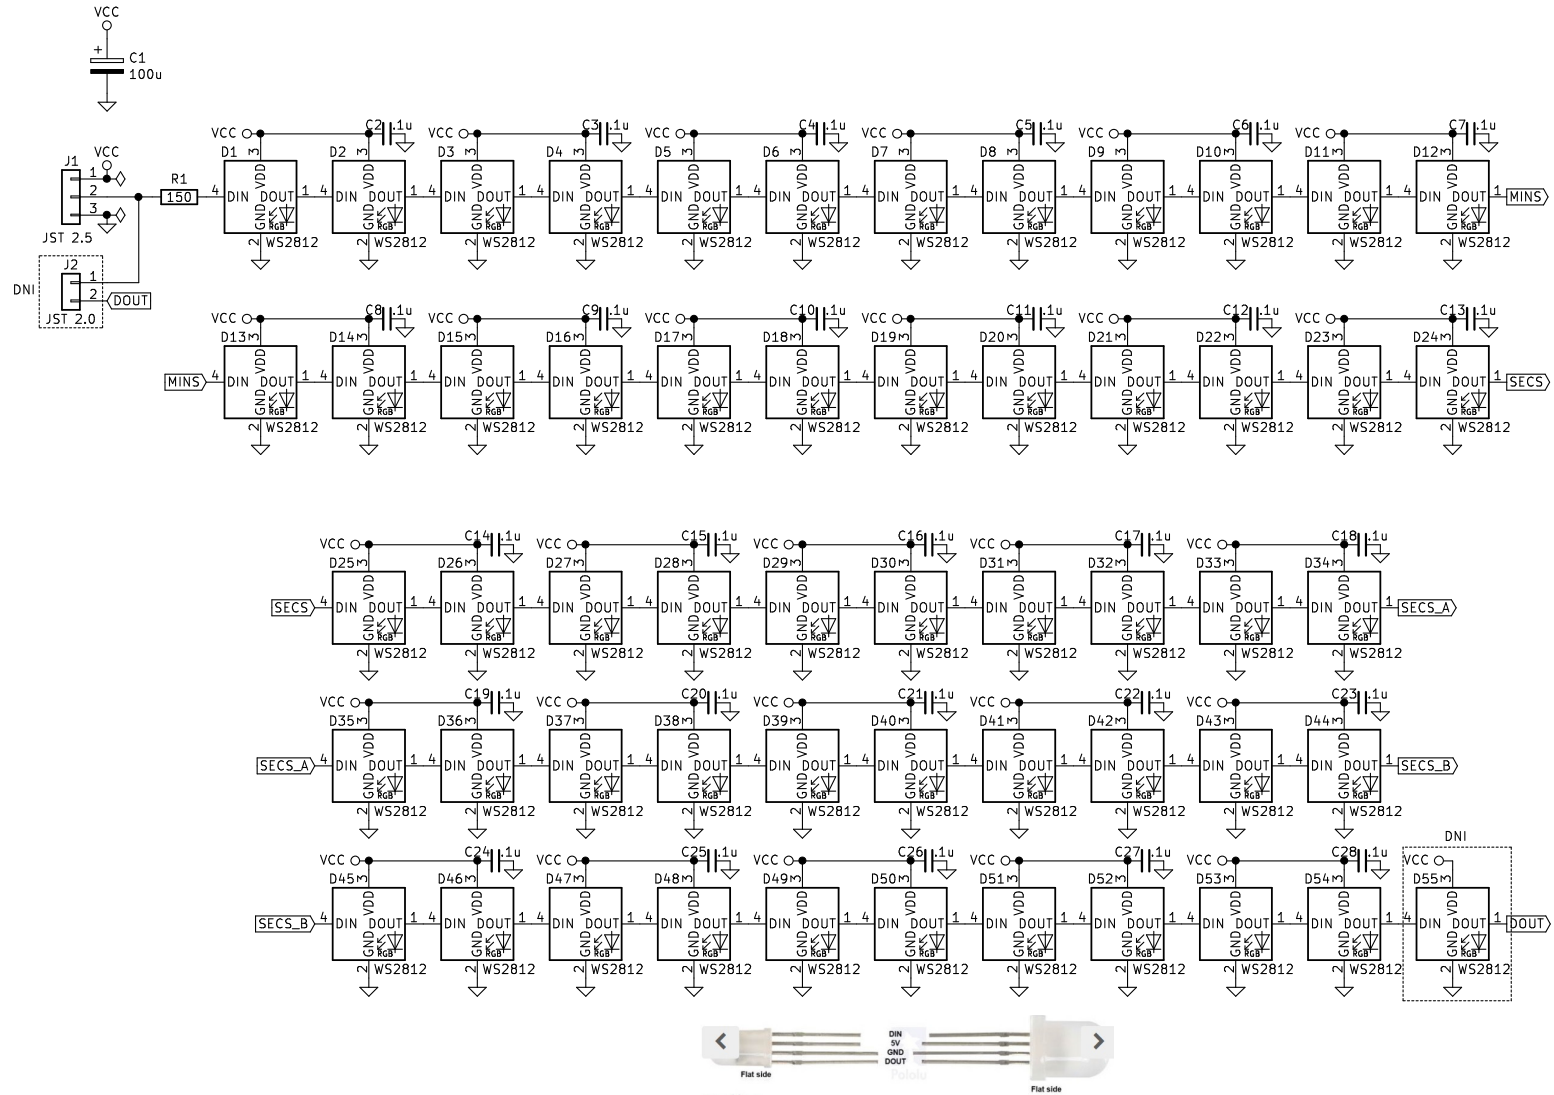

Clock Master Board

2019.10.13 R.S.Pierce

Round Clock Face

2019.10.13 R.S.Pierce

Binary Clock Face

2019.10.13 R.S.Pierce

Digital Clock Face

2019.10.13 R.S.Pierce