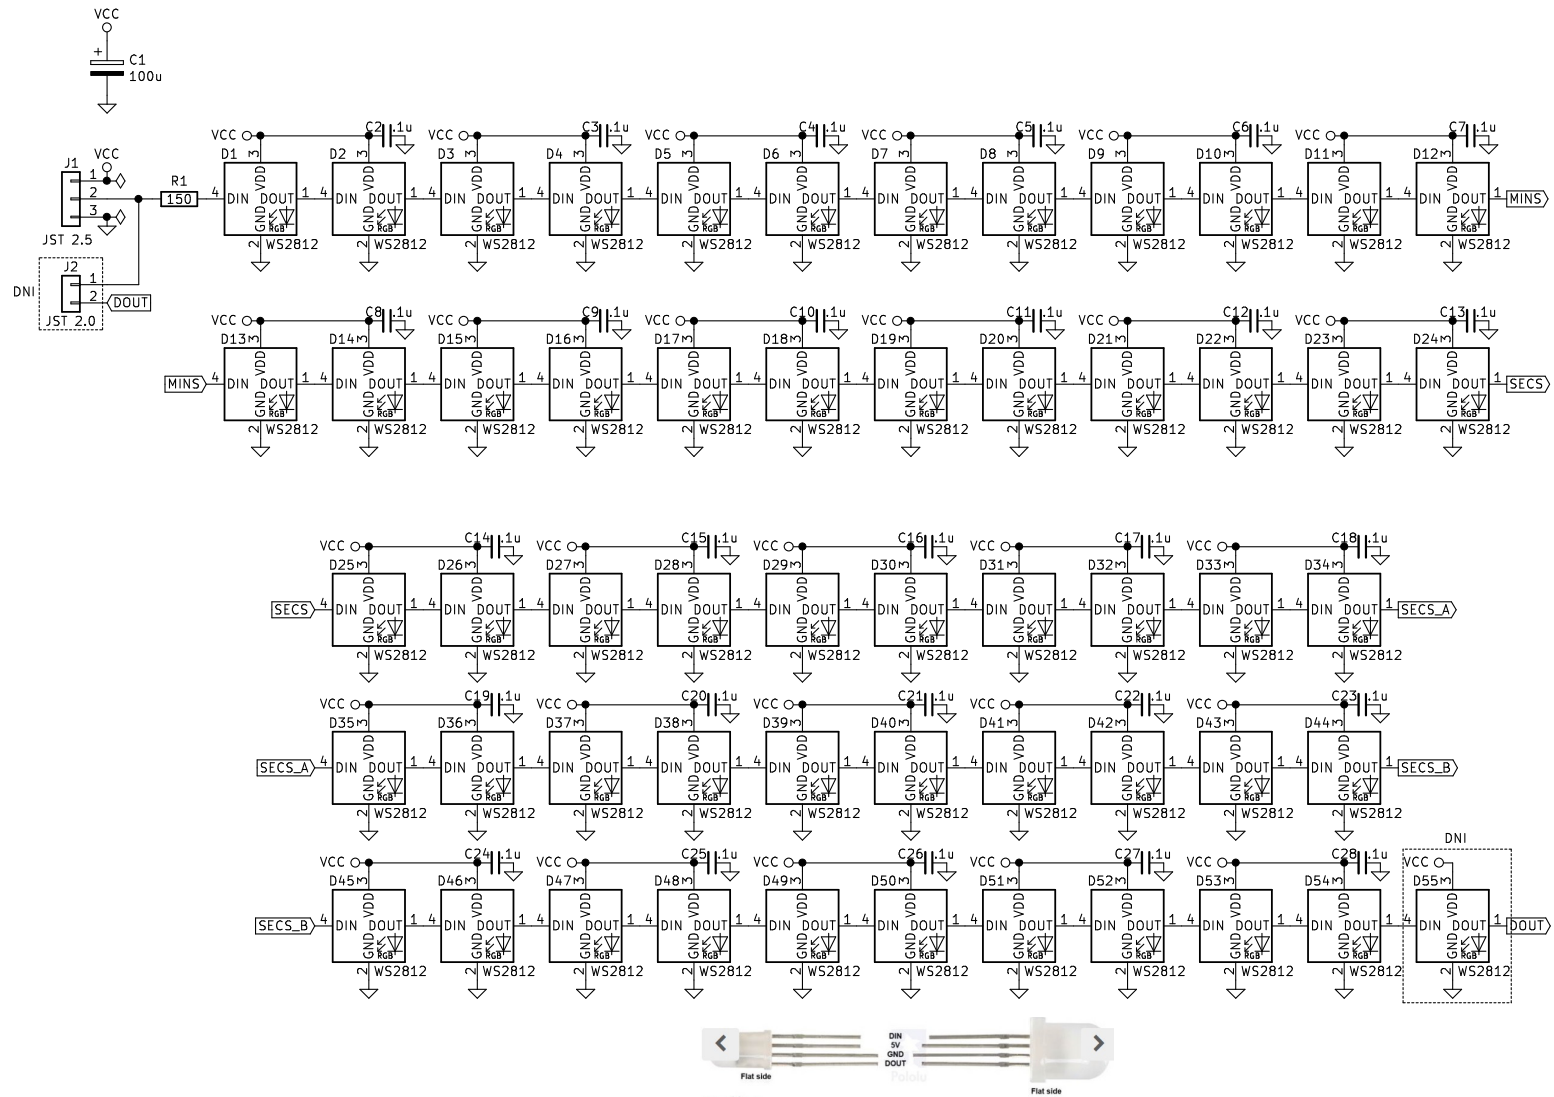

Clock Master Board

2019.11.19 R.S.Pierce

Round Clock Face

2019.10.13 R.S.Pierce

Binary Clock Face

2019.10.13 R.S.Pierce

Matrix Clock Face

2019.11.19 R.S.Pierce